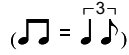

# Someday My Prince Will Come (Chord melody)

Youtube video here : <https://youtu.be/dsTfOhKW0n0>

[www.guitare-improvisation.com](http://www.guitare-improvisation.com)

Standard tuning

Moderate ♩ = 160

BbMaj7